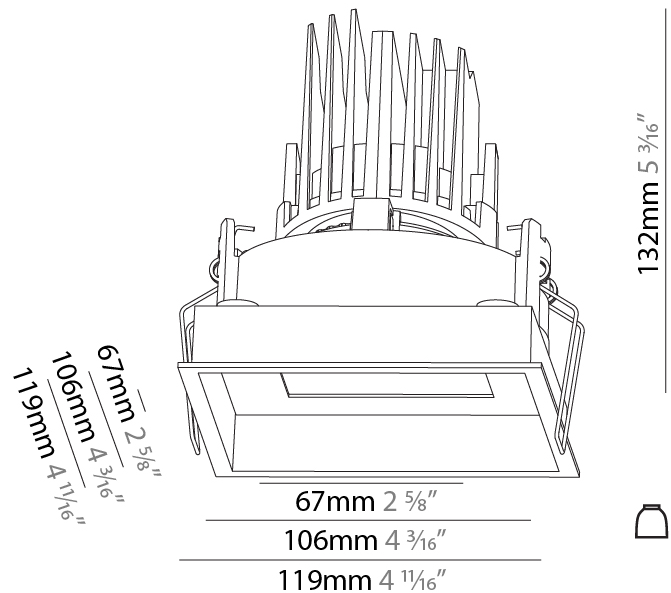

PHYSICAL

Shape: Square
Length (mm): 119
Length (in): 4 11/16
Width (mm): 119
Width (in): 4 11/16
Depth (mm): 132
Depth (in): 5 3/16
Ceiling Thickness (mm): 10 / 12.5 / 15
Ceiling Thickness (in): 3/8 or 1/2 or 9/16
Min. Recessing Depth (mm): 150
Min. Recessing Depth (in): 5 7/8
Light Distribution: Adjustable / Downlight
Weight (kg): 0.607
Weight (lbs): 1.34
Fixture Finish: SSR / BKV / CWI / CRY / HAB / UFT / ITA / RUA / FTG / MYG / LOD / PUS / FRO / FUP / KIA / POP / BLS / SPG / MEY / GOH / GUM / CHC / COM / ABZ / JAG / OBR / MOS / ROR
Fixture Material: Aluminum Die Cast
Cut-out Measurements: 114mm / 4 1/2" x 114mm / 4 1/2"

ELECTRICAL

Lamp Type: LED (Zhaga Standard)
Input Wattage (W): 16.5
Total Output Wattage (W): 14
Dimming: Tri-Mode (Non-Dimming and Phase Dimming (120Vac only) and 0-10V Dimming)
Driver Included: No
Driver Location: Recessed Housing
Driver Type: Constant Current - Universal
Driver Class: Class 2
Input Voltage (V): 120 - 277
Constant Current (MA): 500

LED

Number of LEDs: 1
Color Temperature (°K): 2700 / 3000 / 3500 / 4000
Max. Delivered Lumen (lm): 940 / 980 / 1029 / 1050
Nominal Lumen (lm): 1386 / 1438 / 1511 / 1542
CRI: >90 CRI

OPTICAL

Reflector: 20 / 40 / 60
Adjustability: Rotational 355°; Tilt 30°

RATINGS AND CERTIFICATIONS

Certified By: Certified for North American Standards
IP rating: IP20